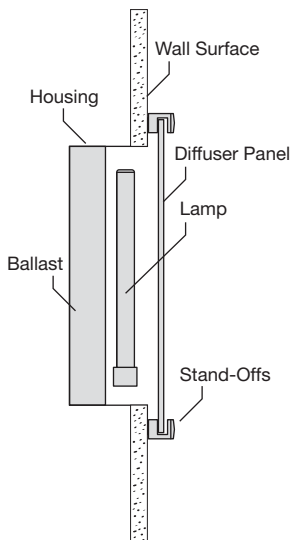

Recessed Sconce

Square and Rectangular Wall Luminaires

Metal Frame and Stand-Offs

Elements Panel

The ELEMENTS Recessed Sconce series is a recessed wall luminaire with a decorative translucent diffuser that uses machined aluminium standoffs to anchor the diffuser to the fixture. The sconces are available in natural aluminum or powder coated hardware finishes. Fixtures are available to hold the decorative diffuser panel in three different sizes. Various compact fluorescent lamping options are available. Consult factory for custom options.

The Elements Recessed Sconce is part of Feng Shui Lighting's Elements System and features acrylic lens diffuser panels with a special decorative color pattern. The decorative panels represent one of the five elements -

Each "Element" category offers six distinct colors and patterns, allowing for 30 unique decorative choices.

The ELEMENTS SCONCE is offered as an 18W, 24W, or 36W BIAx Compact Fluorescent fixture. The compact fluorescent option includes an integral ballast. Emergency ballast (EM) option available upon request.

LED Light Source Available.
Consult Factory for Details.

ELRF-EL03-12X12-1-STD-120-AL