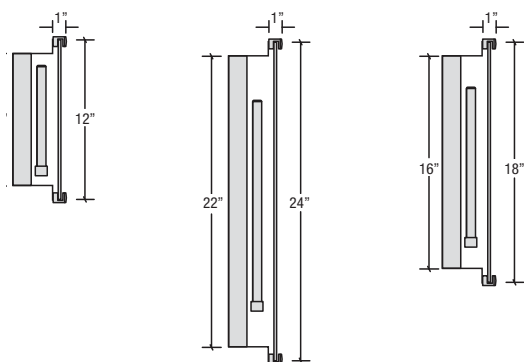

Wood	Chen (EL01)	Papyrus (EL02)	Prarie Grass (EL03)	Birch (EL04)	Thatch (EL05)	Enchanted (EL06)
	Li (EL07)	Embers (EL08)	Inferno (EL09)	Mars (EL10)	Valentine (EL11)	Lava (EL12)
Fire	K'un (EL13)	Fossil (EL14)	Pompei (EL15)	Alabaster (EL16)	Atlantis (EL17)	Inca (EL18)
	Ch'ien (EL19)	Oro (EL20)	Jaun (EL21)	Silver (EL22)	Fractal (EL23)	Alloy (EL24)
Metal	Kan (EL25)	Coral Reef (EL26)	Bay Island (EL27)	H2O (EL28)	Negril (EL29)	South Beach (EL30)
Water						

Style	Panel Name	Size / Lamp Type	Lamp Qty.	Lamp / Ballast	Voltage	Metal Finish
ELRF = Elements Recessed Flat Panel Sconce	See table above for panel options Example: "EL01" or "EL29"	6X18 = 6" x 18" / FL24 24W PL-L BIAx 12X12 = 12" x 12" / FL18 18W PL-L BIAx 12X24 = 12" x 24" / FL36 36W PL-L BIAx	1 = One Lamp 2 = Two Lamps 6X18 Fixture is one lamp only.	STD = Electronic Non-Dimming MK10 = Dimming - Advance Mark 24 or 56w only ECO10 = Dimming - Lutron ECO10 36w only SE5 = Lutron compact SE 36w only 12X12 not dimmable	120 = 120 volts 277 = 277 volts 347 = 347 volts 347V not available for dimming	AL = Natural Ultimatte Aluminum (standard) RAL = Powder Coat - Specify RAL# or Tiger Drylac#