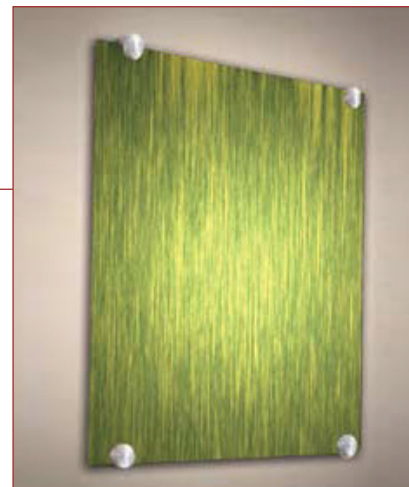

Recessed Sconce

Square and Rectangular Wall Luminaires

Metal Frame and Stand-Offs

Elements Panel

The ELEMENTS Recessed Sconce series is a recessed wall luminaire with a decorative translucent diffuser that uses machined aluminium standoffs to anchor the diffuser to the fixture. The sconces are available in natural aluminum or powder coated hardware finishes. Fixtures are available to hold the decorative diffuser panel in three different sizes. Various compact fluorescent lamping options are available. Consult factory for custom options.

The Elements Recessed Sconce is part of Feng Shui Lighting's Elements System and features acrylic lens diffuser panels with a special decorative color pattern. The decorative panels represent one of the five elements -

Each "Element" category offers six distinct colors and patterns, allowing for 30 unique decorative choices.

The ELEMENTS SCONCE is offered as an 18W, 24W, or 36W BIAx Compact Fluorescent fixture. The compact fluorescent option includes an integral ballast. Emergency ballast (EM) option available upon request.

LED Light Source Available.
Consult Factory for Details.

ELRF-EL03-12X12-1-STD-120-AL