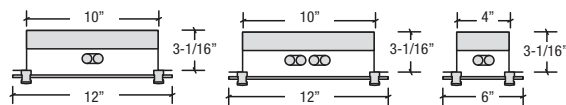

Wood	Chen (EL01)	Papyrus (EL02)	Prarie Grass (EL03)	Birch (EL04)	Thatch (EL05)	Enchanted (EL06)
	Li (EL07)	Embers (EL08)	Inferno (EL09)	Mars (EL10)	Valentine (EL11)	Lava (EL12)
Fire	K'un (EL13)	Fossil (EL14)	Pompei (EL15)	Alabaster (EL16)	Atlantis (EL17)	Inca (EL18)
	Ch'ien (EL19)	Oro (EL20)	Jaun (EL21)	Silver (EL22)	Fractal (EL23)	Alloy (EL24)
Metal	Kan (EL25)	Coral Reef (EL26)	Bay Island (EL27)	H2O (EL28)	Negril (EL29)	South Beach (EL30)
Water						

Style	Panel Name	Size / Lamp Type	Lamp Qty.	Lamp / Ballast	Voltage	Metal Finish
ELRF = Elements Recessed Flat Panel Sconce	See table above for panel options Example: "EL01" or "EL29"	6X18 = 6" x 18" / FL24 24W PL-L BIAx 12X12 = 12" x 12" / FL18 18W PL-L BIAx 12X24 = 12" x 24" / FL36 36W PL-L BIAx	1 = One Lamp 2 = Two Lamps 6X18 Fixture is one lamp only.	STD = Electronic Non-Dimming MK10 = Dimming - Advance Mark 24 or 56w only ECO10 = Dimming - Lutron ECO10 36w only SE5 = Lutron compact SE 36w only 12X12 not dimmable	120 = 120 volts 277 = 277 volts 347 = 347 volts 347V not available for dimming	AL = Natural Ultimatte Aluminum (standard) RAL = Powder Coat - Specify RAL# or Tiger Drylac#