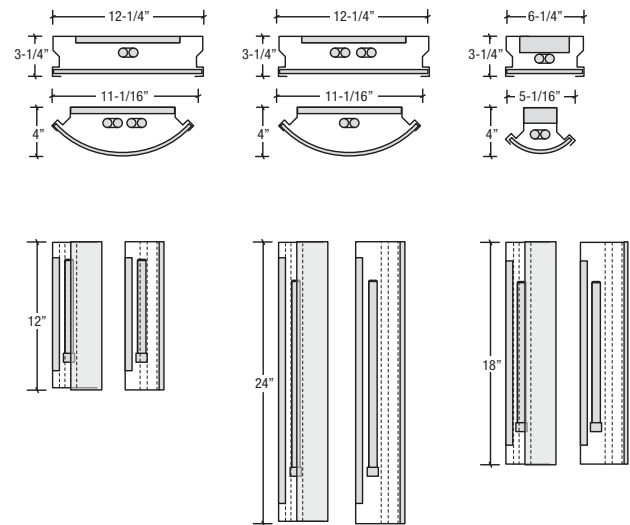

LED Light Source Available.
Consult Factory for Details.

	Chen (EL01)	Papyrus (EL02)	Prarie Grass (EL03)	Birch (EL04)	Thatch (EL05)	Enchanted (EL06)
Wood	Li (EL07)	Embers (EL08)	Inferno (EL09)	Mars (EL10)	Valentine (EL11)	Lava (EL12)
Fire	K'un (EL13)	Fossil (EL14)	Pompei (EL15)	Alabaster (EL16)	Atlantis (EL17)	Inca (EL18)
Earth	Ch'ien (EL19)	Oro (EL20)	Jaun (EL21)	Silver (EL22)	Fractal (EL23)	Alloy (EL24)
Metal	Kan (EL25)	Coral Reef (EL26)	Bay Island (EL27)	H2O (EL28)	Negril (EL29)	South Beach (EL30)
Water						

Style	Panel Name	Size / Lamp Type	Lamp Qty.	Lamp / Ballast	Voltage	Metal Finish
ELSF = Elements Surface Flat Panel Sconce	See table above for panel options	6X18 = *6" x 18" / FL24 24W PL-L BIAX	1 = One Lamp 2 = Two Lamps	STD = Electronic Non-Dimming MK10 = Dimming - Advance Mark 24 or 56w only	120 = 120 volts 277 = 277 volts 347 = 347 volts	AL = Natural Ultimate Aluminum (standard) RAL = Powder Coat - Specify RAL# or Tiger Drylac#
ELSC = Elements Surface Curved Panel Sconce	Example: "EL01" or "EL29"	12X12 = *12" x 12" / FL18 18W PL-L BIAX 12X24 = *12" x 24" / FL36 36W PL-L BIAX * See diagrams for exact dimensions	6X18 Fixture is one lamp only.	ECO10 = Dimming - Lutron ECO10 36w only SE5 = Lutron compact SE 36w only	347V not available for dimming