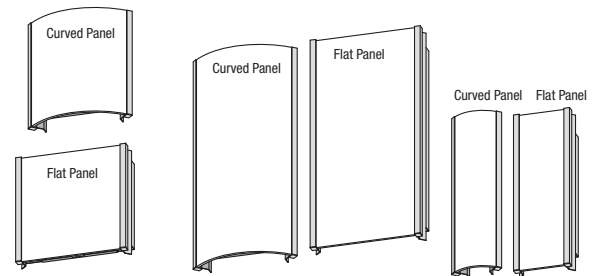

LED Light Source Available.
Consult Factory for Details.

	Chen (EL01)	Papyrus (EL02)	Prarie Grass (EL03)	Birch (EL04)	Thatch (EL05)	Enchanted (EL06)
Wood	Li (EL07)	Embers (EL08)	Inferno (EL09)	Mars (EL10)	Valentine (EL11)	Lava (EL12)
Fire	K'un (EL13)	Fossil (EL14)	Pompei (EL15)	Alabaster (EL16)	Atlantis (EL17)	Inca (EL18)
Earth	Ch'ien (EL19)	Oro (EL20)	Jaun (EL21)	Silver (EL22)	Fractal (EL23)	Alloy (EL24)
Metal	Kan (EL25)	Coral Reef (EL26)	Bay Island (EL27)	H2O (EL28)	Negril (EL29)	South Beach (EL30)
Water						

Style	Panel Name	Size / Lamp Type	Lamp Qty.	Lamp / Ballast	Voltage	Metal Finish
ELSF = Elements Surface Flat Panel Sconce	See table above for panel options	6X18 = *6" x 18" / FL24 24W PL-L BIAX	1 = One Lamp 2 = Two Lamps	STD = Electronic Non-Dimming MK10 = Dimming - Advance Mark 24 or 56w only	120 = 120 volts 277 = 277 volts 347 = 347 volts	AL = Natural Ultimate Aluminum (standard) RAL = Powder Coat - Specify RAL# or Tiger Drylac#
ELSC = Elements Surface Curved Panel Sconce	Example: "EL01" or "EL29"	12X12 = *12" x 12" / FL18 18W PL-L BIAX 12X24 = *12" x 24" / FL36 36W PL-L BIAX * See diagrams for exact dimensions	6X18 Fixture is one lamp only.	ECO10 = Dimming - Lutron ECO10 36w only SE5 = Lutron compact SE 36w only	347V not available for dimming