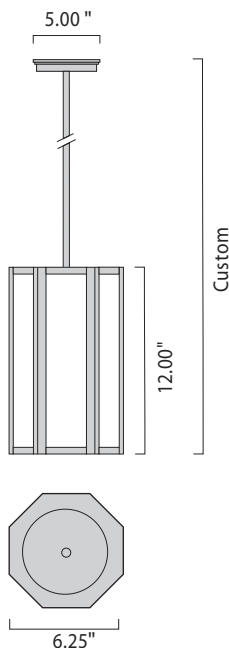

Bagua Pendant

Octagonal Pendant

Metal Frame Stem Suspension

Fauna Panels

The Fauna Bagua pendant is a suspended luminaire with an eight-sided metal frame available five different finishes including Anitque Brass, Brushed Nickel, Polished Nickel, Polished Brass, and Satin Brass.

Three suspension types are offered: stem, white cord or black cord.

Fixture Shown: **FABP-FA03-BN-TU12-IN**

LED Light Source Available.
Consult Factory for Details.

Style	Panel Name	Metal Finish	Suspension Type	Lamp / Wattage
FABP = Octagonal Pendant	See table above for panel options Example: "FA01" or "FA05"	AB = Antique Bronze BN = Brushed Nickel PN = Polished Nickel PB = Polished Brass SB = Satin Brass	TU* = Stem BC* = Black Cord WC* = White Cord *Specify suspension length in inches _____ Example: TU24 = 24" stem	FL = (1) CFTR 26/32W GX24q-3 120v