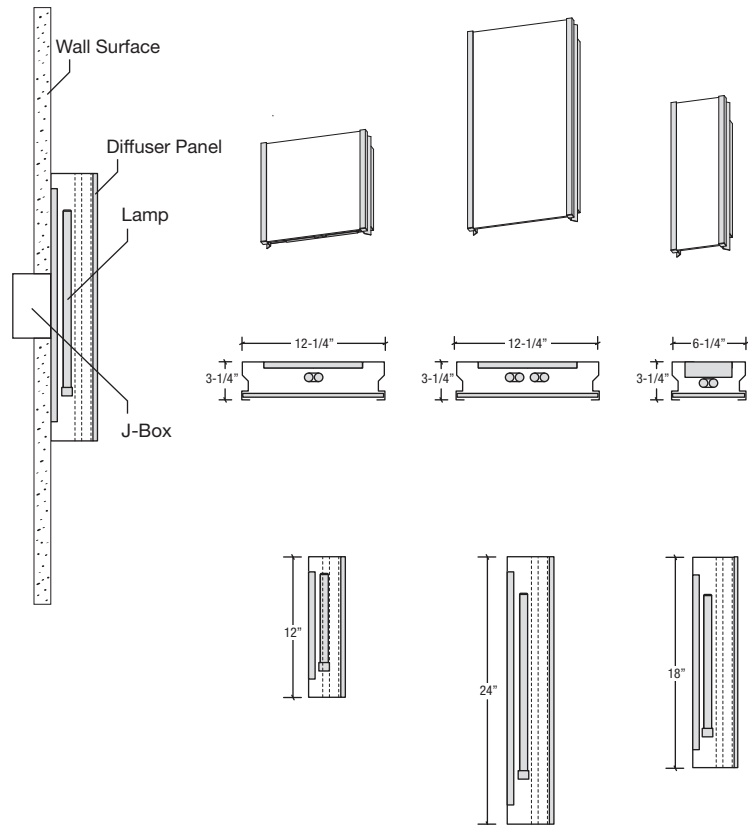

Fauna offers five distinct photographic panel choices.

The sconce is offered as an 18W, 24W, or 36W BIAx Compact Fluorescent fixture. The compact fluorescent option includes an integral ballast. Emergency ballast (EM) option available upon request.

LED Light Source Available.
Consult Factory for Details.

FASF-FA04-12X24-1-STD-120-AL

FASF-FA01-12X12-1-STD-120-AL

Style	Panel Name	Size / Lamp Type	Lamp Qty.	Lamp / Ballast	Voltage	Metal Finish
FASF = Fauna Surface Flat Panel Sconce	See table above for panel options Example: "FA01" or "FA05"	6X18 = *6" x 18" / FL24 24W PL-L BIAx 12X12 = *12" x 12" / FL18 18W PL-L BIAx 12X24 = *12" x 24" / FL36 36W PL-L BIAx * See diagrams for exact dimensions	1 = One Lamp 2 = Two Lamps 6X18 Fixture is one lamp only.	STD = Electronic Non-Dimming MK10 = Dimming - Advance Mark 24 or 56w only EC010 = Dimming - Lutron EC010 36w only SE5 = Lutron compact SE 36w only 12X12 not dimmable	120 = 120 volts 277 = 277 volts 347 = 347 volts 347V not available for dimming	AL = Natural Ultimatte Aluminum (standard) RAL = Powder Coat - Specify RAL# or Tiger Drylac#