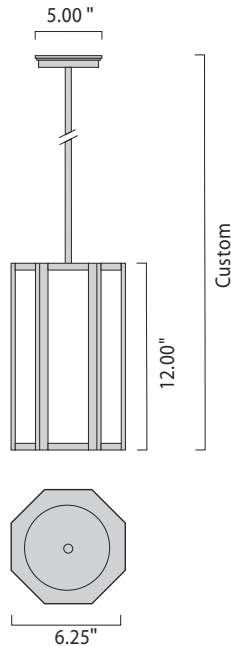

Bagua Pendant

Octagonal Pendant

Metal Frame Stem Suspension

Flora Panels

The Flora Bagua pendant is a suspended luminaire with an eight-sided metal frame available five different finishes including Anitque Brass, Brushed Nickel, Polished Nickel, Polished Brass, and Satin Brass.

The Flora system offers 9 standard photographic panel options.

The Bagua pendant is offered as a Compact Fluorescent fixture with a GX24q-3 lamp holder for a 26W or 32W lamp. The compact fluorescent option includes an integral ballast.

Three suspension types are offered: stem, white cord or black cord.

Fixture Shown: **FLBP-FL09-BN-TU12-IN**

LED Light Source Available.
Consult Factory for Details.

Style	Panel Name	Metal Finish	Suspension Type	Lamp / Wattage
FLBP = Octagonal Pendant	See table above for panel options Example: "FL01" or "FL04"	AB = Antique Bronze BN = Brushed Nickel PN = Polished Nickel PB = Polished Brass SB = Satin Brass	TU* = Stem BC* = Black Cord WC* = White Cord *Specify suspension length in inches _____ Example: TU24 = 24" stem	FL = (1) CFTR 26/32W GX24q-3 120v