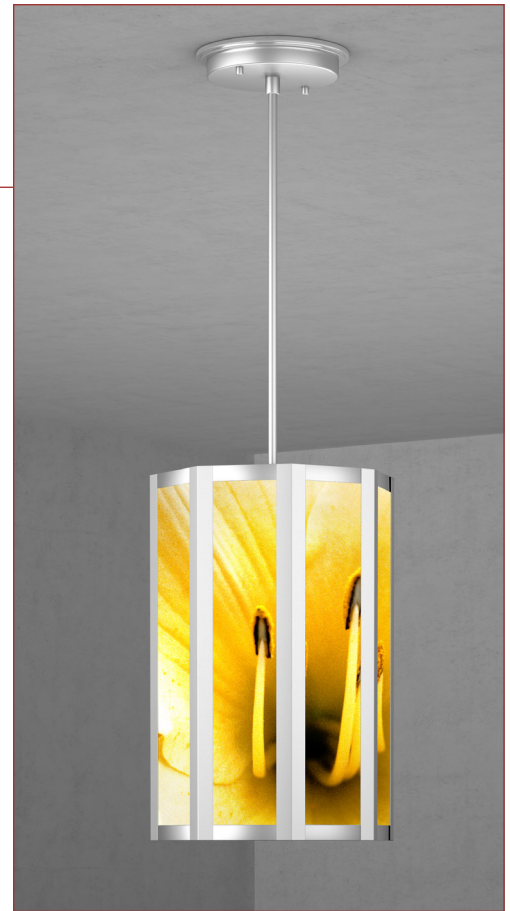

Bagua Pendant

Octagonal Pendant

Metal Frame Stem Suspension

Flora Panels

The Flora Bagua pendant is a suspended luminaire with an eight-sided metal frame available five different finishes including Anitque Brass, Brushed Nickel, Polished Nickel, Polished Brass, and Satin Brass.

Flora Bagua is part of Feng Shui Lighting's Flora System and features 8 diffuser panels with original flowering plant photography by acclaimed photographer Ron Greenberg. FSL tattoos the photograph onto an inner layer and then laminates it in between sheets of polished glass. The results are images of flora captured at a moment in time and illuminated to be appreciated over time.

The Flora system offers 9 standard photographic panel options.

The Bagua pendant is offered as a Compact Fluorescent fixture with a GX24q-3 lamp holder for a 26W or 32W lamp. The compact fluorescent option includes an integral ballast.

Three suspension types are offered: stem, white cord or black cord.

Fixture Shown: **FLBP-FL09-BN-TU12-IN**

LED Light Source Available.
Consult Factory for Details.

Style	Panel Name	Metal Finish	Suspension Type	Lamp / Wattage
FLBP = Octagonal Pendant	See table above for panel options Example: "FL01" or "FL04"	AB = Antique Bronze BN = Brushed Nickel PN = Polished Nickel PB = Polished Brass SB = Satin Brass	TU* = Stem BC* = Black Cord WC* = White Cord *Specify suspension length in inches _____ Example: TU24 = 24" stem	FL = (1) CFTR 26/32W GX24q-3 120v