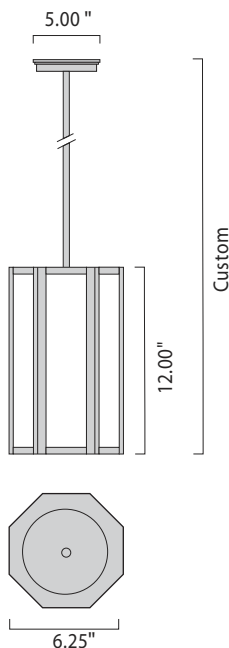

Bagua Pendant

Octagonal Pendant

Metal Frame Stem Suspension Elements Panels

The Ice Bagua pendant is a suspended luminaire with an eight-sided metal frame available five different finishes including Anitque Brass, Brushed Nickel, Polished Nickel, Polished Brass, and Satin Brass.

The Ice Bagua pendant is offered as a Compact Fluorescent fixture with a GX24q-3 lamp holder for a 26W or 32W lamp. The compact fluorescent option includes an integral ballast.

Three suspension types are offered: stem, white cord or black cord.

Fixture Shown: **CEBP-CE04-BN-TU12-IN**

LED Light Source Available.
Consult Factory for Details.

Style	Panel Name	Metal Finish	Suspension Type	Lamp / Wattage
CEBP = Octagonal Pendant	See table above for panel options Example: "CE01" or "CE03"	AB = Antique Bronze BN = Brushed Nickel PN = Polished Nickel PB = Polished Brass SB = Satin Brass	TU* = Stem BC* = Black Cord WC* = White Cord *Specify suspension length in inches _____ Example: TU24 = 24" stem	FL = (1) CFTR 26/32W GX24q-3 120v