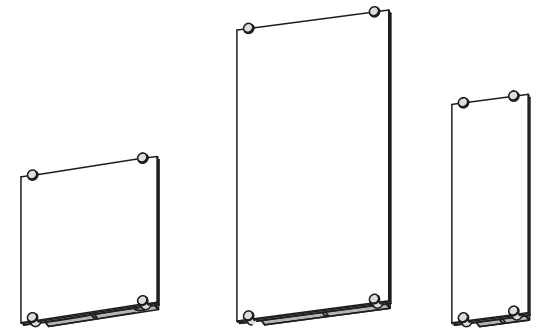

CERF-CE02-6X18-1-STD-120-AL

CERF-CE01-12X12-1-STD-120-AL