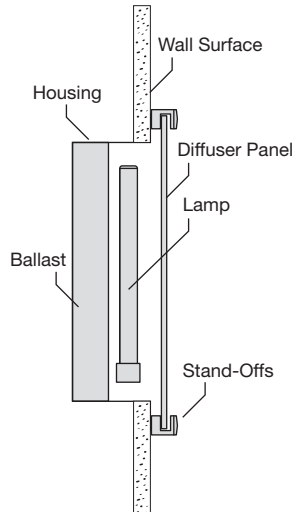

# Recessed Sconce

### Ice Panel

The Ice Recessed Sconce series is a recessed wall luminaire that features Dupont™ Corian® diffusers in 5 different color options, each with color throughout the entire panel reminiscent of a frozen block of color. The sconce uses machined aluminium standoffs to anchor the diffuser to the fixture. The sconces are available natural aluminum or powder coated hardware finishes. Fixtures are available to hold the decorative diffuser panel in three different sizes. Various compact fluorescent lamping options are available. Consult factory for custom options.

The Ice Recessed Sconce is offered as an 18W, 24W, or 36W BIAx Compact Fluorescent fixture. The compact fluorescent option includes an integral ballast. Emergency ballast (EM) option available upon request.