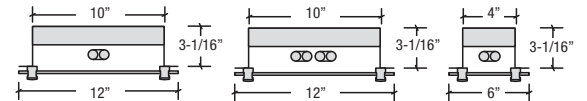

CERF-CE02-6X18-1-STD-120-AL

CERF-CE01-12X12-1-STD-120-AL

LED Light Source Available.  
Consult Factory for Details.

Style	Panel Name	Size / Lamp Type	Lamp Qty.	Lamp / Ballast	Voltage	Metal Finish
<b>CERF</b> = Ice Recessed Flat Panel Sconce	<b>See table above for panel options</b>  Example: "CE01" or "CE03"	<b>6X18</b> = 6" x 18" / FL24 24W PL-L BIAx <b>12X12</b> = 12" x 12" / FL18 18W PL-L BIAx <b>12X24</b> = 12" x 24" / FL36 36W PL-L BIAx	<b>1</b> = One Lamp <b>2</b> = Two Lamps  6X18 Fixture is one lamp only.	<b>STD</b> = Electronic Non-Dimming <b>MK10</b> = Dimming - Advance Mark 24 or 56w only <b>EC010</b> = Dimming - Lutron EC010 36w only <b>SE5</b> = Lutron compact SE 36w only  12X12 not dimmable	<b>120</b> = 120 volts <b>277</b> = 277 volts <b>347</b> = 347 volts  347V not available for dimming	<b>AL</b> = Natural Ultimatte Aluminum (standard) <b>RAL</b> = Powder Coat - Specify RAL# or Tiger Drylac#