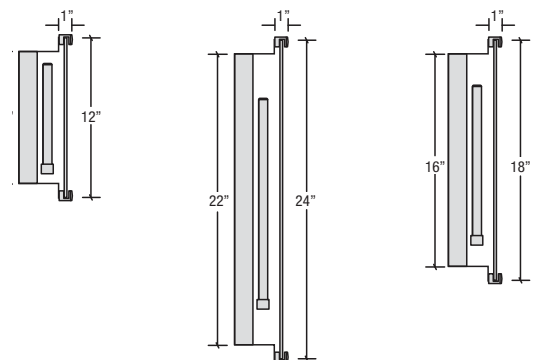

### Ice Panel

The Ice Recessed Sconce series is a recessed wall luminaire that features Dupont™ Corian® diffusers in 5 different color options, each with color throughout the entire panel reminiscent of a frozen block of color. The sconce uses machined aluminium standoffs to anchor the diffuser to the fixture. The sconces are available natural aluminum or powder coated hardware finishes. Fixtures are available to hold the decorative diffuser panel in three different sizes. Various compact fluorescent lamping options are available. Consult factory for custom options.

The Ice Recessed Sconce is offered as an 18W, 24W, or 36W BIAx Compact Fluorescent fixture. The compact fluorescent option includes an integral ballast. Emergency ballast (EM) option available upon request.

CERF-CE02-6X18-1-STD-120-AL

CERF-CE01-12X12-1-STD-120-AL

LED Light Source Available.  
Consult Factory for Details.

Style	Panel Name	Size / Lamp Type	Lamp Qty.	Lamp / Ballast	Voltage	Metal Finish
<b>CERF</b> = Ice Recessed Flat Panel Sconce	<b>See table above for panel options</b>  Example: "CE01" or "CE03"	<b>6X18</b> = 6" x 18" / FL24 24W PL-L BIAx <b>12X12</b> = 12" x 12" / FL18 18W PL-L BIAx <b>12X24</b> = 12" x 24" / FL36 36W PL-L BIAx	<b>1</b> = One Lamp <b>2</b> = Two Lamps  6X18 Fixture is one lamp only.	<b>STD</b> = Electronic Non-Dimming <b>MK10</b> = Dimming - Advance Mark 24 or 56w only <b>EC010</b> = Dimming - Lutron EC010 36w only <b>SE5</b> = Lutron compact SE 36w only  12X12 not dimmable	<b>120</b> = 120 volts <b>277</b> = 277 volts <b>347</b> = 347 volts  347V not available for dimming	<b>AL</b> = Natural Ultimatte Aluminum (standard) <b>RAL</b> = Powder Coat - Specify RAL# or Tiger Drylac#