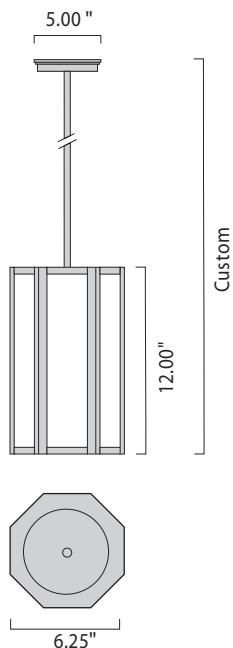

Bagua Pendant

Octagonal Pendant

Metal Frame Stem Suspension

Palette Panels

The PALETTE BAGUA pendant is a suspended luminaire with an eight-sided metal frame available five different finishes including Anitque Brass, Brushed Nickel, Polished Nickel, Polished Brass, and Satin Brass.

PALETTE BAGUA is part of Feng Shui Lighting's Palette System and features durable resin lens diffuser panels with a colorization process that provides a vibrant colored block saturated with color. Color is tattooed onto an inner layer that's laminated onto a resin panel with a buffed front surface. The result is a block of dimensional color.

The PALETTE BAGUA pendant is offered as a Compact Fluorescent fixture with a GX24q-3 lamp holder for a 26W or 32W lamp. The compact fluorescent option includes an integral ballast.

Three suspension types are offered: stem, white cord or black cord.

Fixture Shown: **PTBP-PT14-BN-TU12-IN**

LED Light Source Available.
Consult Factory for Details.

White Rose (PT01)	Red Carnation (PT02)	Poppy (PT03)	Camellia (PT04)	Pumpkin (PT05)	Tiger Lily (PT06)
Daffodil (PT07)	Lily (PT08)	Marigold (PT09)	Bamboo (PT10)	Agave (PT11)	Aqua Tower (PT12)
Cornflower Blue (PT13)	Eucalyptus (PT14)	Blue Cactus (PT15)	Dark Blue Iris (PT16)	Grape Hyacinth (PT17)	Peony (PT18)

Style	Panel Name	Metal Finish	Suspension Type	Lamp / Wattage
PTBP = Octagonal Pendant	See table above for panel options Example: "PT01" or "PT12"	AB = Antique Bronze BN = Brushed Nickel PN = Polished Nickel PB = Polished Brass SB = Satin Brass	TU* = Stem BC* = Black Cord WC* = White Cord *Specify suspension length in inches _____ Example: TU24 = 24" stem	FL = (1) CFTR 26/32W GX24q-3 120v