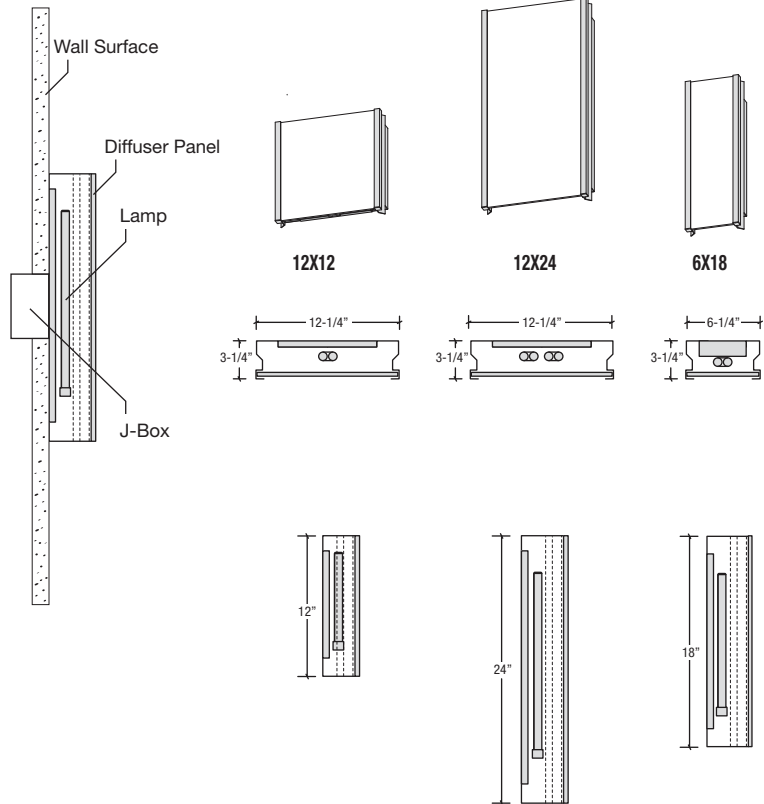

PTSF-PT08-12X12-1-STD-120-AL

PTSF-PT17-12X12-1-STD-120-AL

White Rose (PT01)	Red Carnation (PT02)	Poppy (PT03)	Camellia (PT04)	Pumpkin (PT05)	Tiger Lily (PT06)
Daffodil (PT07)	Lily (PT08)	Marigold (PT09)	Bamboo (PT10)	Agave (PT11)	Aqua Tower (PT12)
Cornflower Blue (PT13)	Eucalyptus (PT14)	Blue Cactus (PT15)	Dark Blue Iris (PT16)	Grape Hyacinth (PT17)	Peony (PT18)

Style	Panel Name	Size / Lamp Type	Lamp Qty.	Lamp / Ballast	Voltage	Metal Finish
PTSF = Palette Surface Flat Panel Sconce	See table above for panel options Example: "PT01" or "PT12"	6X18 = *6" x 18" / FL24 24W PL-L BIAX 12X12 = *12" x 12" / FL18 18W PL-L BIAX 12X24 = *12" x 24" / FL36 36W PL-L BIAX * See diagrams for exact dimensions	1 = One Lamp 2 = Two Lamps 6X18 Fixture is one lamp only.	STD = Electronic Non-Dimming MK10 = Dimming - Advance Mark 24 or 56w only ECO10 = Dimming - Lutron ECO10 36w only SE5 = Lutron compact SE 36w only 12X12 not dimmable	120 = 120 volts 277 = 277 volts 347 = 347 volts 347V not available for dimming	AL = Natural Ultimeat Aluminum (standard) RAL = Powder Coat - Specify RAL# or Tiger Drylac#