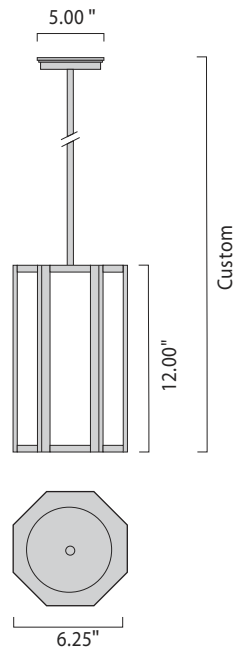

Bagua Pendant

Octagonal Pendant

Metal Frame Stem Suspension

Rain Panels

The Rain Bagua pendant is a suspended luminaire with an eight-sided metal frame available five different finishes including Anitque Brass, Brushed Nickel, Polished Nickel, Polished Brass, and Satin Brass.

Fixture Shown: **RNBP-RN02-BN-TU12-IN**

LED Light Source Available.
Consult Factory for Details.

Style	Panel Name	Metal Finish	Suspension Type	Lamp / Wattage
RNBP = Octagonal Pendant	See table above for panel options Example: "RN01" or "RN06"	AB = Antique Bronze BN = Brushed Nickel PN = Polished Nickel PB = Polished Brass SB = Satin Brass	TU* = Stem BC* = Black Cord WC* = White Cord *Specify suspension length in inches _____ Example: TU24 = 24" stem	FL = (1) CFTR 26/32W GX24q-3 120v