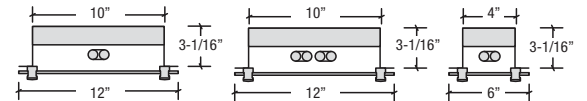

Rain Recessed Sconce is part of Feng Shui Lighting's Rain System and features "rain" textured diffuser panels in 9 color options.

The Rain Recessed Sconce is offered as an 18W, 24W, or 36W BIAX Compact Fluorescent fixture. The compact fluorescent option includes an integral ballast. Emergency ballast (EM) option available upon request.

RNRF-RN01-6X18-1-STD-120-AL

RNRF-RN07-12X24-1-STD-120-AL

LED Light Source Available.  
Consult Factory for Details.

Style	Panel Name	Size / Lamp Type	Lamp Qty.	Lamp / Ballast	Voltage	Metal Finish
RNRF = Rain Recessed Flat Panel Sconce	See table above for panel options  Example: "RN01" or "RN06"	6X18 = 6" x 18" / FL24 24W PL-L BIAX 12X12 = 12" x 12" / FL18 18W PL-L BIAX 12X24 = 12" x 24" / FL36 36W PL-L BIAX	1 = One Lamp 2 = Two Lamps  6X18 Fixture is one lamp only.	STD = Electronic Non-Dimming MK10 = Dimming - Advance Mark 24 or 56w only ECO10 = Dimming - Lutron ECO10 36w only SE5 = Lutron compact SE 36w only  12X12 not dimmable	120 = 120 volts 277 = 277 volts 347 = 347 volts  347V not available for dimming	AL = Natural Ultimate Aluminum (standard) RAL = Powder Coat - Specify RAL# or Tiger Drylac#