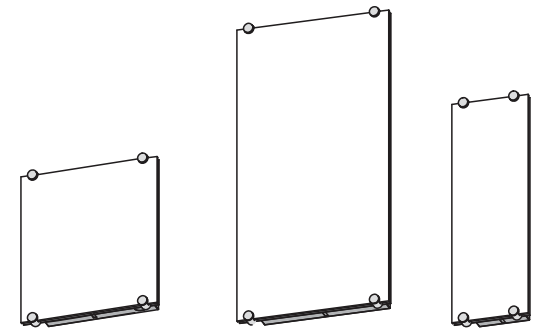

### Rain Panel

The Rain Recessed Sconce Sconce series is a wall luminaire with a resin diffuser that features a texture that is reminiscent of rain on a window pane. The fixture uses machined aluminium standoffs to anchor the diffuser to the fixture. The sconces are available natural aluminum or powder coated hardware finishes. Fixtures are available to hold the decorative diffuser panel in three different sizes. Various compact fluorescent lighting options are available. Consult factory for custom options.

Rain Recessed Sconce is part of Feng Shui Lighting's Rain System and features "rain" textured diffuser panels in 9 color options.

The Rain Recessed Sconce is offered as an 18W, 24W, or 36W BIAX Compact Fluorescent fixture. The compact fluorescent option includes an integral ballast. Emergency ballast (EM) option available upon request.

RNRF-RN01-6X18-1-STD-120-AL

RNRF-RN07-12X24-1-STD-120-AL

LED Light Source Available.  
Consult Factory for Details.

Style	Panel Name	Size / Lamp Type	Lamp Qty.	Lamp / Ballast	Voltage	Metal Finish
RNRF = Rain Recessed Flat Panel Sconce	See table above for panel options  Example: "RN01" or "RN06"	6X18 = 6" x 18" / FL24 24W PL-L BIAX 12X12 = 12" x 12" / FL18 18W PL-L BIAX 12X24 = 12" x 24" / FL36 36W PL-L BIAX	1 = One Lamp 2 = Two Lamps  6X18 Fixture is one lamp only.	STD = Electronic Non-Dimming MK10 = Dimming - Advance Mark 24 or 56w only ECO10 = Dimming - Lutron ECO10 36w only SE5 = Lutron compact SE 36w only  12X12 not dimmable	120 = 120 volts 277 = 277 volts 347 = 347 volts  347V not available for dimming	AL = Natural Ultimate Aluminum (standard) RAL = Powder Coat - Specify RAL# or Tiger Drylac#