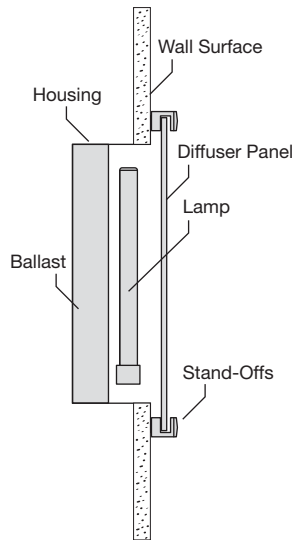

# Recessed Sconce

## Square and Rectangular Wall Luminaires

### Rain Panel

The Rain Recessed Sconce Sconce series is a wall luminaire with a resin diffuser that features a texture that is reminiscent of rain on a window pane. The fixture uses machined aluminium standoffs to anchor the diffuser to the fixture. The sconces are available natural aluminum or powder coated hardware finishes. Fixtures are available to hold the decorative diffuser panel in three different sizes. Various compact fluorescent lighting options are available. Consult factory for custom options.

RNRF-RN01-6X18-1-STD-120-AL

RNRF-RN07-12X24-1-STD-120-AL

LED Light Source Available.  
Consult Factory for Details.

Style	Panel Name	Size / Lamp Type	Lamp Qty.	Lamp / Ballast	Voltage	Metal Finish
RNRF = Rain Recessed Flat Panel Sconce	See table above for panel options  Example: "RN01" or "RN06"	6X18 = 6" x 18" / FL24 24W PL-L BIAX 12X12 = 12" x 12" / FL18 18W PL-L BIAX 12X24 = 12" x 24" / FL36 36W PL-L BIAX	1 = One Lamp 2 = Two Lamps  6X18 Fixture is one lamp only.	STD = Electronic Non-Dimming MK10 = Dimming - Advance Mark 24 or 56w only ECO10 = Dimming - Lutron ECO10 36w only SE5 = Lutron compact SE 36w only  12X12 not dimmable	120 = 120 volts 277 = 277 volts 347 = 347 volts  347V not available for dimming	AL = Natural Ultimate Aluminum (standard) RAL = Powder Coat - Specify RAL# or Tiger Drylac#