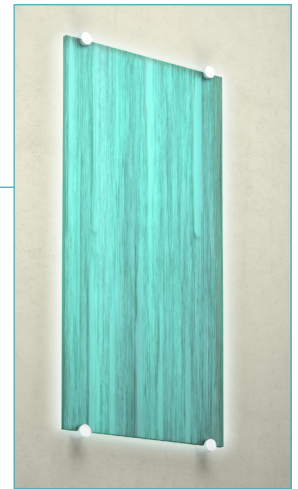

RNRF-RN07-12X24-1-STD-120-AL