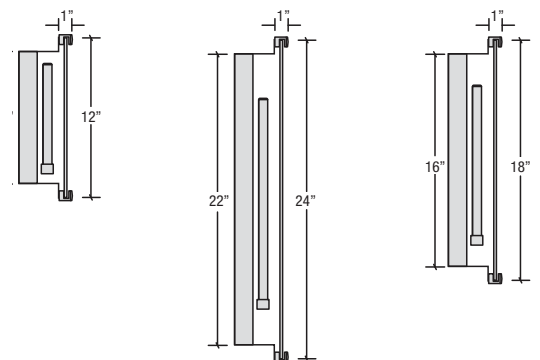

Rain Recessed Sconce is part of Feng Shui Lighting's Rain System and features "rain" textured diffuser panels in 9 color options.

The Rain Recessed Sconce is offered as an 18W, 24W, or 36W BIAX Compact Fluorescent fixture. The compact fluorescent option includes an integral ballast. Emergency ballast (EM) option available upon request.

RNRF-RN01-6X18-1-STD-120-AL

RNRF-RN07-12X24-1-STD-120-AL

LED Light Source Available.  
Consult Factory for Details.

Style	Panel Name	Size / Lamp Type	Lamp Qty.	Lamp / Ballast	Voltage	Metal Finish
RNRF = Rain Recessed Flat Panel Sconce	See table above for panel options  Example: "RN01" or "RN06"	6X18 = 6" x 18" / FL24 24W PL-L BIAX 12X12 = 12" x 12" / FL18 18W PL-L BIAX 12X24 = 12" x 24" / FL36 36W PL-L BIAX	1 = One Lamp 2 = Two Lamps  6X18 Fixture is one lamp only.	STD = Electronic Non-Dimming MK10 = Dimming - Advance Mark 24 or 56w only ECO10 = Dimming - Lutron ECO10 36w only SE5 = Lutron compact SE 36w only  12X12 not dimmable	120 = 120 volts 277 = 277 volts 347 = 347 volts  347V not available for dimming	AL = Natural Ultimate Aluminum (standard) RAL = Powder Coat - Specify RAL# or Tiger Drylac#