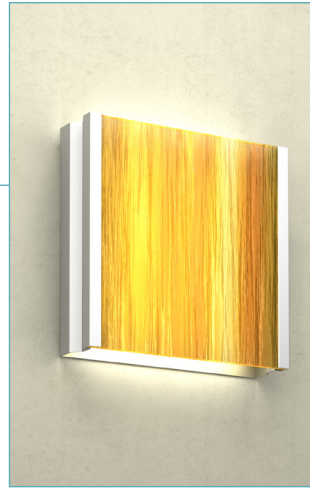

FENG SHUI LIGHTING

Surface Sconce

Square and Rectangular Wall Luminaires

Metal Frame

Rain Panel

The Rain Surface Sconce series is a wall luminaire with a resin diffuser that features a texture that is reminiscent of rain on a window pane. Available in three sizes with a flat or curved shape. The sconces are available in natural aluminum or powder coated hardware finishes. Various compact fluorescent lighting options are available. Consult factory for custom options.

Rain Surface Sconce is part of Feng Shui Lighting's Rain System and features "rain" textured diffuser panels in 9 color options.

The Rain Recessed Sconce is offered as an 18W, 24W, or 36W BIAx Compact Fluorescent fixture. The compact fluorescent option includes an integral ballast. Emergency ballast (EM) option available upon request.

RNSF-RN05-12X12-1-STD-120-AL

RNSF-RN09-12X24-1-STD-120-AL

LED Light Source Available.
Consult Factory for Details.

Style	Panel Name	Size / Lamp Type	Lamp Qty.	Lamp / Ballast	Voltage	Metal Finish
RNSF = Rain Surface Flat Panel Sconce	See table above for panel options	6X18 = *6" x 18" / FL24 24W PL-L BIAx	1 = One Lamp 2 = Two Lamps	STD = Electronic Non-Dimming MK10 = Dimming - Advance Mark 24 or 56w only	120 = 120 volts 277 = 277 volts 347 = 347 volts	AL = Natural Ultimate Aluminum (standard) RAL = Powder Coat - Specify RAL# or Tiger Drylac#
RNSC = Rain Surface Curved Panel Sconce	Example: "RN01" or "RN06"	12X12 = *12" x 12" / FL18 18W PL-L BIAx 12X24 = *12" x 24" / FL36 36W PL-L BIAx * See diagrams for exact dimensions	6X18 Fixture is one lamp only.	ECO10 = Dimming - Lutron ECO10 36w only SE5 = Lutron compact SE 36w only	347V not available for dimming	