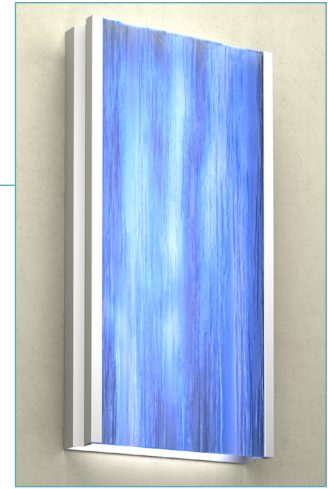

FENG SHUI LIGHTING

Surface Sconce

Square and Rectangular Wall Luminaires

Metal Frame

Rain Panel

The Rain Surface Sconce series is a wall luminaire with a resin diffuser that features a texture that is reminiscent of rain on a window pane. Available in three sizes with a flat or curved shape. The sconces are available in natural aluminum or powder coated hardware finishes. Various compact fluorescent lighting options are available. Consult factory for custom options.

Rain Surface Sconce is part of Feng Shui Lighting's Rain System and features "rain" textured diffuser panels in 9 color options.

The Rain Recessed Sconce is offered as an 18W, 24W, or 36W BIAx Compact Fluorescent fixture. The compact fluorescent option includes an integral ballast. Emergency ballast (EM) option available upon request.

RNSF-RN05-12X12-1-STD-120-AL

RNSF-RN09-12X24-1-STD-120-AL

LED Light Source Available.
Consult Factory for Details.

Style	Panel Name	Size / Lamp Type	Lamp Qty.	Lamp / Ballast	Voltage	Metal Finish
RNSF = Rain Surface Flat Panel Sconce	See table above for panel options	6X18 = *6" x 18" / FL24 24W PL-L BIAx	1 = One Lamp 2 = Two Lamps	STD = Electronic Non-Dimming MK10 = Dimming - Advance Mark 24 or 56w only	120 = 120 volts 277 = 277 volts 347 = 347 volts	AL = Natural Ultimate Aluminum (standard) RAL = Powder Coat - Specify RAL# or Tiger Drylac#
RNSC = Rain Surface Curved Panel Sconce	Example: "RN01" or "RN06"	12X12 = *12" x 12" / FL18 18W PL-L BIAx 12X24 = *12" x 24" / FL36 36W PL-L BIAx * See diagrams for exact dimensions	6X18 Fixture is one lamp only.	ECO10 = Dimming - Lutron ECO10 36w only SE5 = Lutron compact SE 36w only	347V not available for dimming	