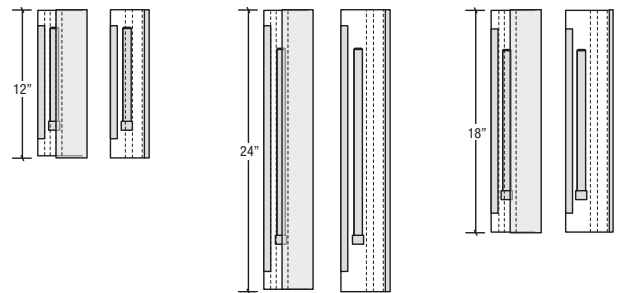

FENG SHUI LIGHTING

Surface Sconce

Square and Rectangular Wall Luminaires

Metal Frame

Rain Panel

The Rain Surface Sconce series is a wall luminaire with a resin diffuser that features a texture that is reminiscent of rain on a window pane. Available in three sizes with a flat or curved shape. The sconces are available in natural aluminum or powder coated hardware finishes. Various compact fluorescent lighting options are available. Consult factory for custom options.

Rain Surface Sconce is part of Feng Shui Lighting's Rain System and features "rain" textured diffuser panels in 9 color options.

The Rain Recessed Sconce is offered as an 18W, 24W, or 36W BIAx Compact Fluorescent fixture. The compact fluorescent option includes an integral ballast. Emergency ballast (EM) option available upon request.

RNSF-RN05-12X12-1-STD-120-AL

RNSF-RN09-12X24-1-STD-120-AL

LED Light Source Available.
Consult Factory for Details.

Style	Panel Name	Size / Lamp Type	Lamp Qty.	Lamp / Ballast	Voltage	Metal Finish
RNSF = Rain Surface Flat Panel Sconce	See table above for panel options	6X18 = *6" x 18" / FL24 24W PL-L BIAx	1 = One Lamp 2 = Two Lamps	STD = Electronic Non-Dimming MK10 = Dimming - Advance Mark 24 or 56w only	120 = 120 volts 277 = 277 volts 347 = 347 volts	AL = Natural Ultimate Aluminum (standard) RAL = Powder Coat - Specify RAL# or Tiger Drylac#
RNSC = Rain Surface Curved Panel Sconce	Example: "RN01" or "RN06"	12X12 = *12" x 12" / FL18 18W PL-L BIAx 12X24 = *12" x 24" / FL36 36W PL-L BIAx * See diagrams for exact dimensions	6X18 Fixture is one lamp only.	ECO10 = Dimming - Lutron ECO10 36w only SE5 = Lutron compact SE 36w only	347V not available for dimming	