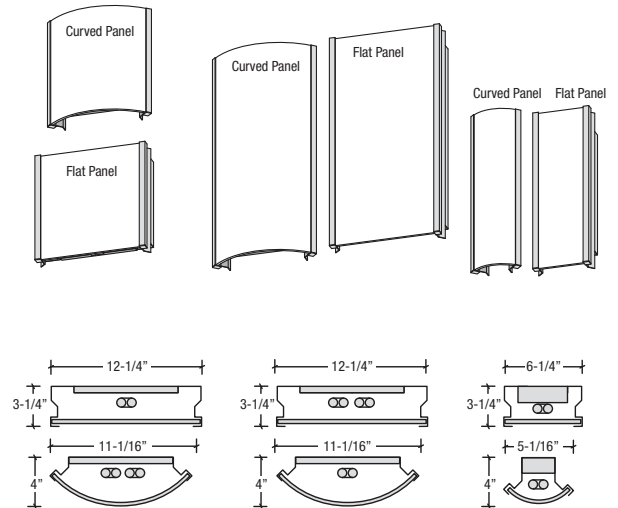

FENG SHUI LIGHTING

Surface Sconce

Square and Rectangular Wall Luminaires

Metal Frame

Rain Panel

The Rain Surface Sconce series is a wall luminaire with a resin diffuser that features a texture that is reminiscent of rain on a window pane. Available in three sizes with a flat or curved shape. The sconces are available in natural aluminum or powder coated hardware finishes. Various compact fluorescent lighting options are available. Consult factory for custom options.

Rain Surface Sconce is part of Feng Shui Lighting's Rain System and features "rain" textured diffuser panels in 9 color options.

The Rain Recessed Sconce is offered as an 18W, 24W, or 36W BIAx Compact Fluorescent fixture. The compact fluorescent option includes an integral ballast. Emergency ballast (EM) option available upon request.

RNSF-RN05-12X12-1-STD-120-AL

RNSF-RN09-12X24-1-STD-120-AL

LED Light Source Available.
Consult Factory for Details.

Style	Panel Name	Size / Lamp Type	Lamp Qty.	Lamp / Ballast	Voltage	Metal Finish
RNSF = Rain Surface Flat Panel Sconce	See table above for panel options	6X18 = *6" x 18" / FL24 24W PL-L BIAx	1 = One Lamp 2 = Two Lamps	STD = Electronic Non-Dimming MK10 = Dimming - Advance Mark 24 or 56w only	120 = 120 volts 277 = 277 volts 347 = 347 volts	AL = Natural Ultimate Aluminum (standard) RAL = Powder Coat - Specify RAL# or Tiger Drylac#
RNSC = Rain Surface Curved Panel Sconce	Example: "RN01" or "RN06"	12X12 = *12" x 12" / FL18 18W PL-L BIAx 12X24 = *12" x 24" / FL36 36W PL-L BIAx * See diagrams for exact dimensions	6X18 Fixture is one lamp only.	ECO10 = Dimming - Lutron ECO10 36w only SE5 = Lutron compact SE 36w only	347V not available for dimming	