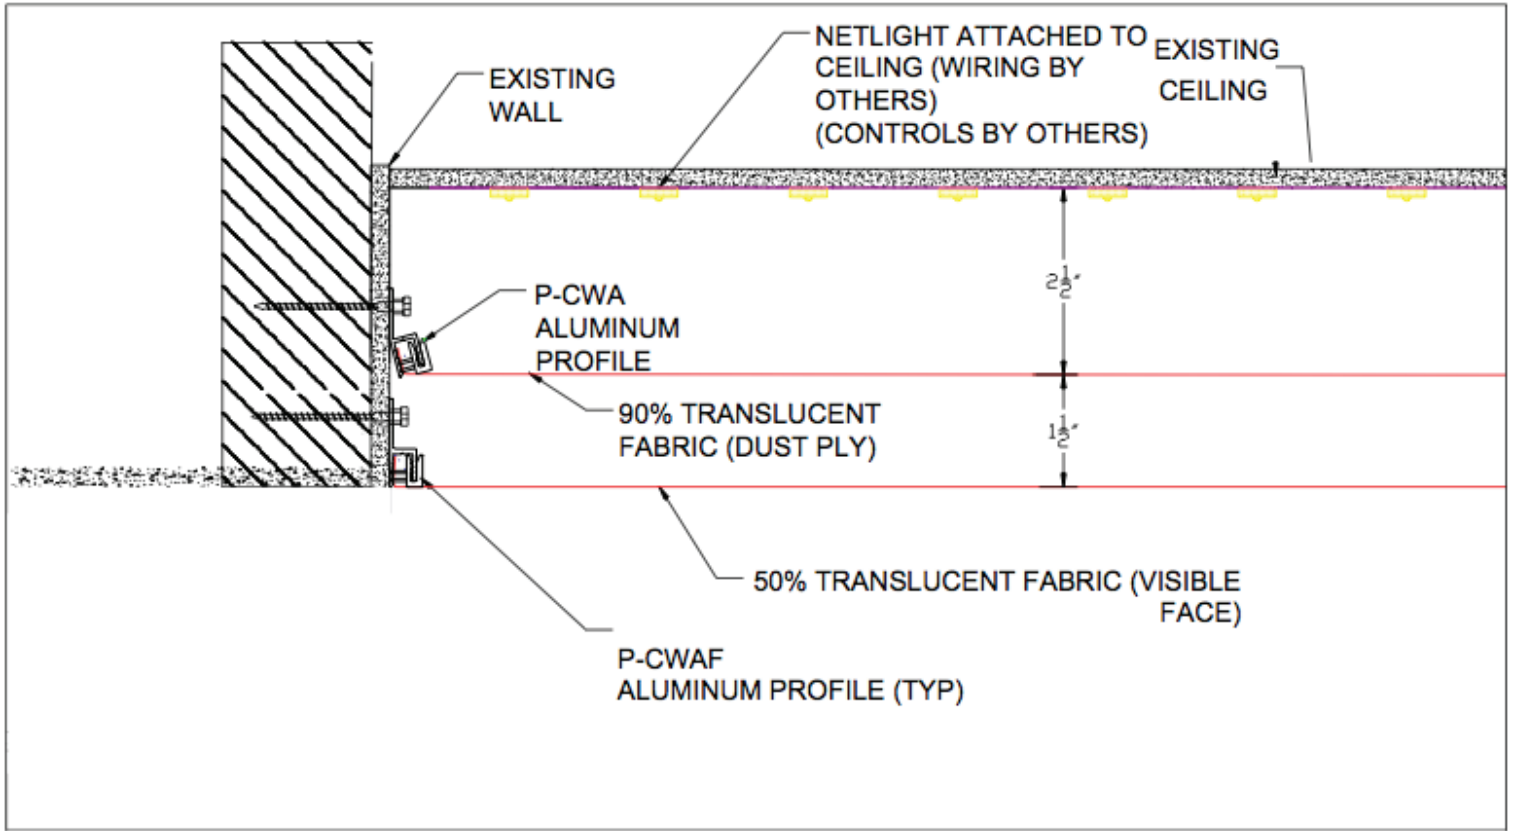

DIMENSIONS	MOUNTING	SHADE COLOR	NETLIGHT FIXTURE	COLOR TEMP	DIMMING/CONTROLS
(in Feet/Inches)					
LCWB - <input type="text"/>	<input type="text"/>	<input type="text"/>	<input type="text"/>	<input type="text"/>	<input type="text"/>
____X____=Height by Width *Minimum Width 1' *Maximum Width 16'	WM = Wall Mounted CR = Recessed CF = Surface Mounted CS = Suspended	W = White CI = Custom Image CC = Custom Color	NET VHO = Very High Output NET HO = High Output NET STD = Standard Output NET LO = Low Output NET VLO = Very Low Output TW = Tunable (3000K-6500K) RGB RGBW	3 = 30K 4 = 40K 5 = 50K 65 = 65K TW = Tunable (3000K-6500K) RGB RGBW	ND = Non Dimmable DM = 0 - 10v DMX = DMX Module

LUMINOUS STRETCH CEILINGS AND WALLS

Surface/Wall Mount

LINE DRAWING

LUMINOUS STRETCH CEILINGS AND WALLS

Recessed

LINE DRAWING

LUMINOUS STRETCH CEILINGS AND WALLS

Suspended

LINE DRAWING