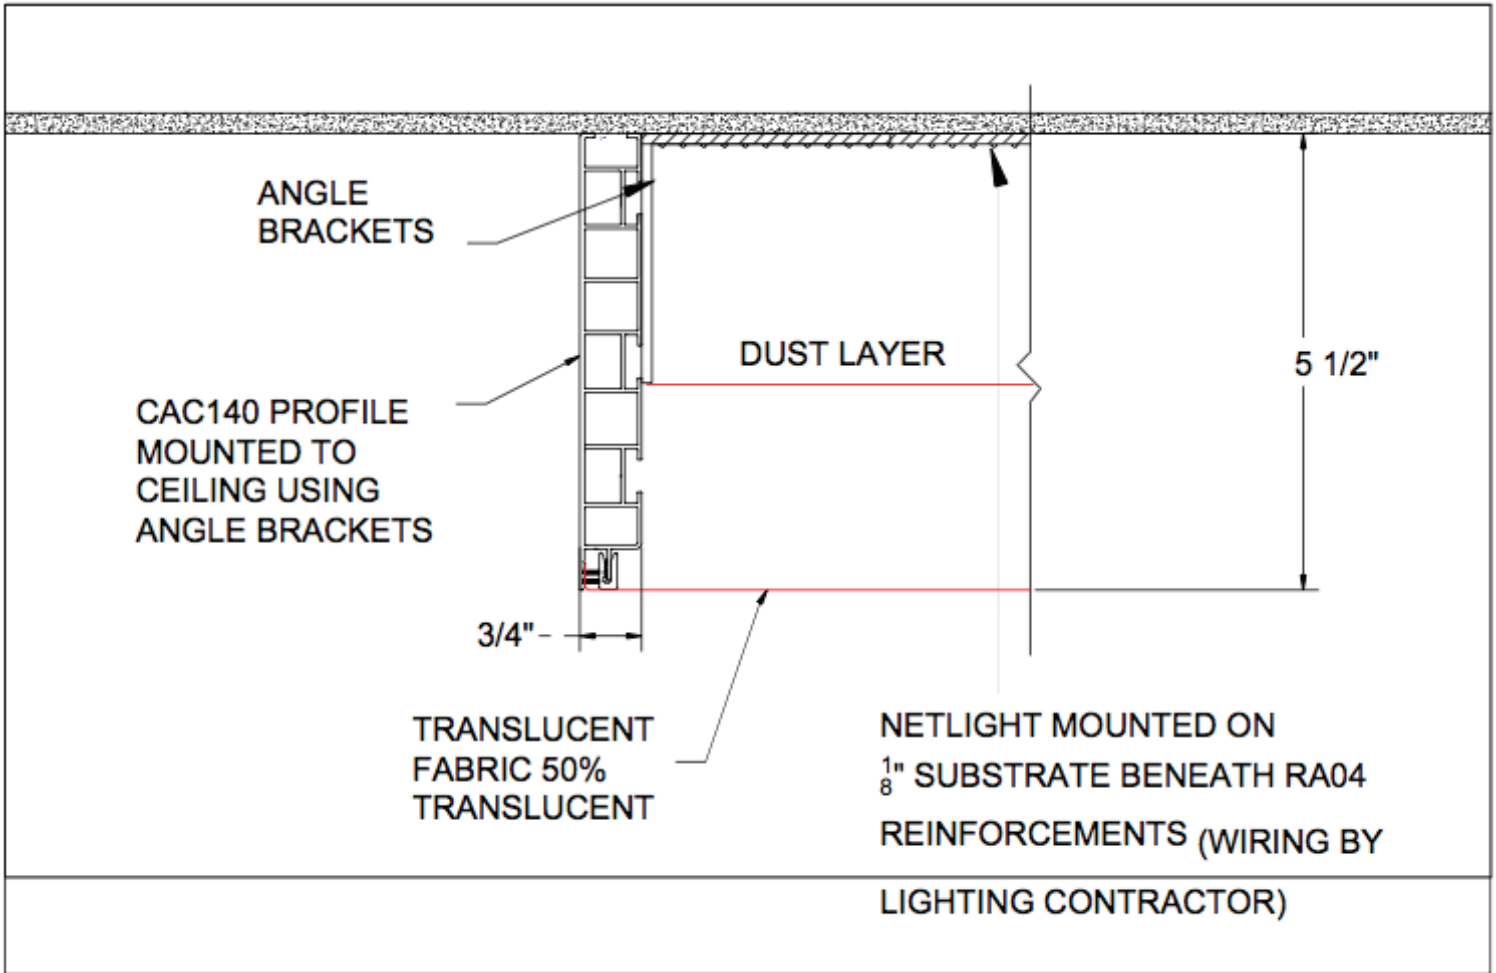

DIMENSIONS	MOUNTING	SHADE COLOR	NETLIGHT FIXTURE	COLOR TEMP	DIMMING/CONTROLS
(in Feet/Inches)					
LCWB - <input type="text"/>	<input type="text"/>	<input type="text"/>	<input type="text"/>	<input type="text"/>	<input type="text"/>
____X____=Height by Width *Minimum Width 1' *Maximum Width 16'	WM = Wall Mounted CR = Recessed CF = Surface Mounted CS = Suspended	W = White CI = Custom Image CC = Custom Color	NET VHO = Very High Output NET HO = High Output NET STD = Standard Output NET LO = Low Output NET VLO = Very Low Output TW = Tunable (3000K-6500K) RGB RGBW	3 = 30K 4 = 40K 5 = 50K 65 = 65K TW = Tunable (3000K-6500K) RGB RGBW	ND = Non Dimmable DM = 0 - 10v DMX = DMX Module

LUMINOUS STRETCH CEILINGS AND WALLS

Surface/Wall Mount

LINE DRAWING

LUMINOUS STRETCH CEILINGS AND WALLS

Recessed

LINE DRAWING

LUMINOUS STRETCH CEILINGS AND WALLS

Suspended

LINE DRAWING